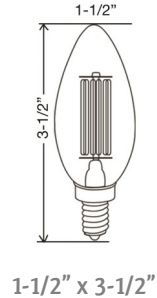

JOB NAME: _____

DATE: _____

TYPE: _____

DIMENSIONS:

E12-FLA-5W-27K-D
E12-FLA-5W-40K-D

LED Candelabra

Westgate's dimmable LED lamp technology provides a soft, even illumination without hot spots or LED imaging. Our compact size and excellent thermal management make Westgate LED lamps the choice of professionals.

MODEL NO	WATT	LUMENS	BEAM	VOLTAGE	COLOR
E12-FLA-5W-27K-D	5W	400	360°	120V	WW2700K
E12-FLA-5W-40K-D	5W	400	360°	120V	NW 4000K

ELECTRICAL SPECIFICATIONS:

- Voltage: 110 - 130 V
- Wattage: 5watts
- Energy-efficiency label (EEL): A++
- Emits no UV/IR light